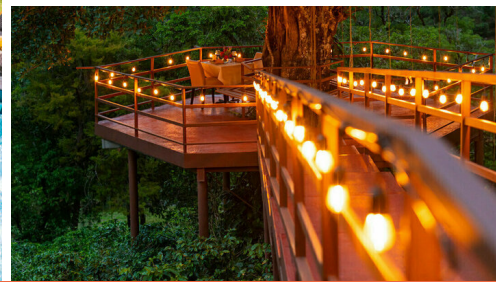

37th Annual Lobsterfest

Yorba Linda Sunrise Rotary Club Foundation

Los Establos Boutique Resort, Panama

Starting Bid **\$500.00**

LOS ESTABLOS BOUTIQUE RESORT - BOQUETE, PANAMA

Award winning 5-star boutique Inn boasting magnificent gardens, adventure walks, & breathtaking views Los Establos Boutique Inn, winner of TripAdvisor's Travelers Choice Award, is a distinctive collection of comfortable suites and accommodations nestled 4,000 feet above sea level. Spread across 16 acres in the midst of a lush coffee plantation, this charming estate offers panoramic views of the Barú Volcano set against Boquete's green mountains, blue waterfalls and rushing rivers. All deluxe accommodations feature marble bathrooms, regional artwork, and private patios, allowing for full enjoyment of the fresh mountain air. Amenities such as flat-screen TV's with satellite, plush bathrobes, and Wi-Fi ensure modern comforts coincide with Mother Nature's magnificence. Stroll along secret paths as you breathe in the aroma of coffee and the perfumes of the region's lush tropical gardens.

This Certificate provides 10 nights accommodation (double occupancy) at Los Establos Boutique Inn for up to 3 rooms (valued at \$1,450 per room). All reservations are subject to a required supplement of \$165 per person/per night which provides all dining, all beverages (including alcohol), plus your